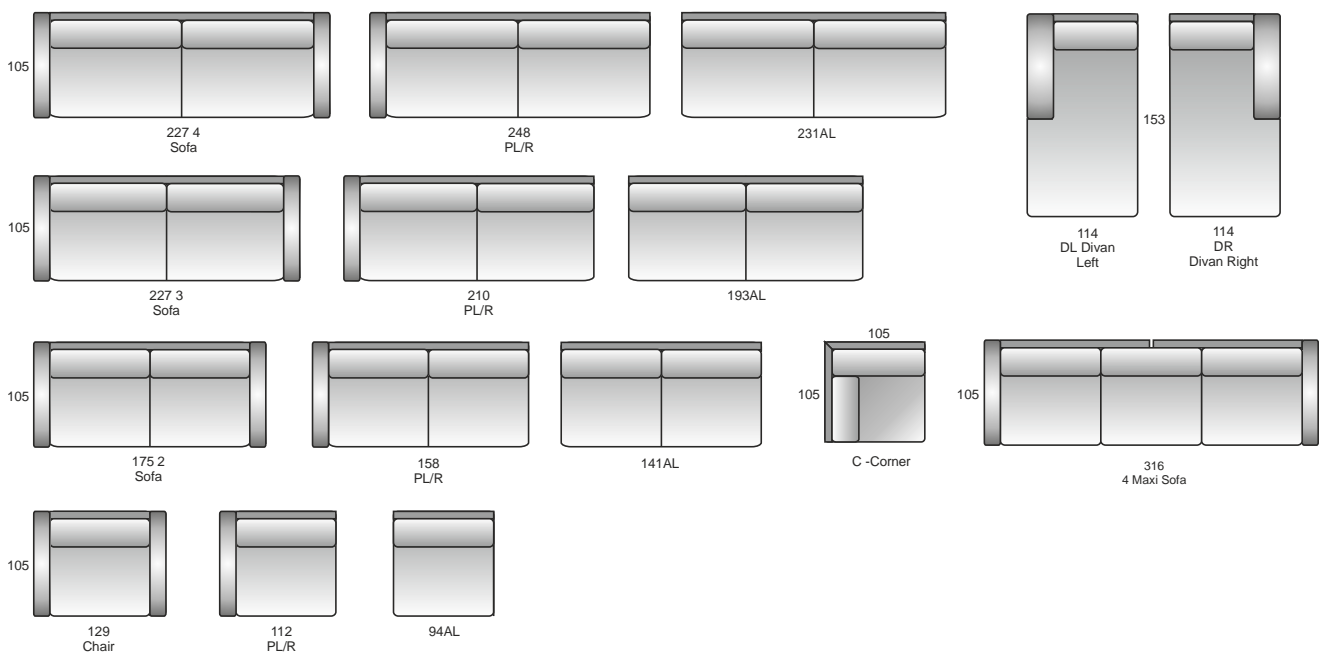

Desperado

PRODUCT INFORMATION

MEASUREMENTS:*

	3 with 1 arm	D divan	3D
WIDTH	2100	1140	3240/1530
HEIGHT	800	800	800
DEPTH	1050	1530	1050/1530

* Dimensions are approximate. Please allow tolerance of +/- 25mm.

other sizes available below on elements drawings

STANDARD:

Loose cover model

Plastic legs

SEAT: filled in with mixtur of crumb foam and polyester siliconed fibre.

BACK: filled in with mixture of feather and silicon.

Small cushions filled in with polyester fibre.

Seat cushions are reversible

Model is available in two options: pillow back and standard back

Small cushions included in the price:

- 3str, 2str sofas with 2 arms - 2 small cushions
- 3str, 2str sofas with 1 arms - 1 small cushions
- 3str, 2str, 1,5str parts without arms - no small cushions
- 1,5 chair - 1 small cushion
- C corner - no small cushions
- D divan - 1 small cushion

ELEMENTS: